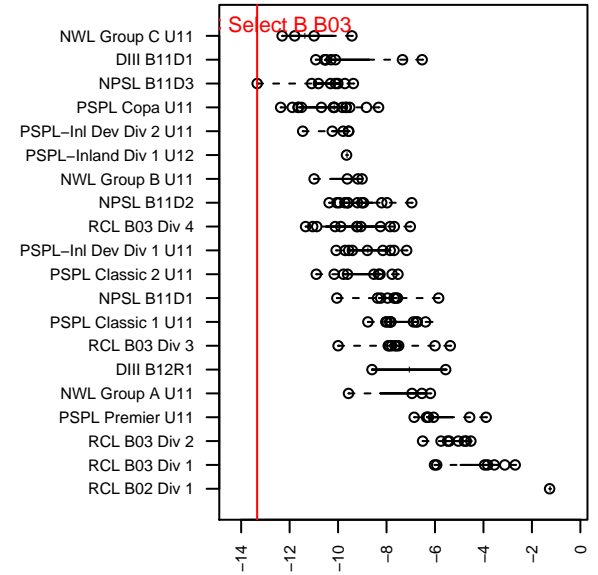

BYSC Select B B03

Bellevue Youth SC
 Bellevue, WA
 B03 total strength=-192
 attack=0.03 defense=0.04
 fall league = NPSL B11D3

alt names used:
 BYSC BU11 Select VanGaver B
 BELLEVUE YOUTHBYS SC BU11B

Venues played:
 2014 Snohomish United Invit U11 Silver
 2014 NPSL B11D3

**attack and defense variance (black dot)
relative to other teams
and top 10 in region**

**attack and defense rating
relative to others at age
and all opponents in last 13 months**

Performance relative to 13 month average